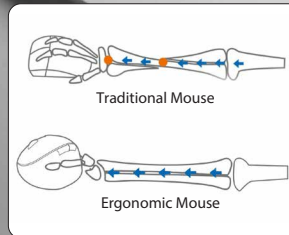

Easy Motion. Less Stress.

- Battery Type: 2 X AAA Battery
- Function: Wireless Mouse
- Number of Buttons: 6
- Sensor: Optical

- Comfortable Grip

- Gaming Ease

- Optical Sensor

XECH Mandala

- Version: 5.0
- Working Time: 2 Hours
- Output Power: 3W
- Transmission Distance: 10 Meters
- Playing Time: Approx. 3 - 4 Hours