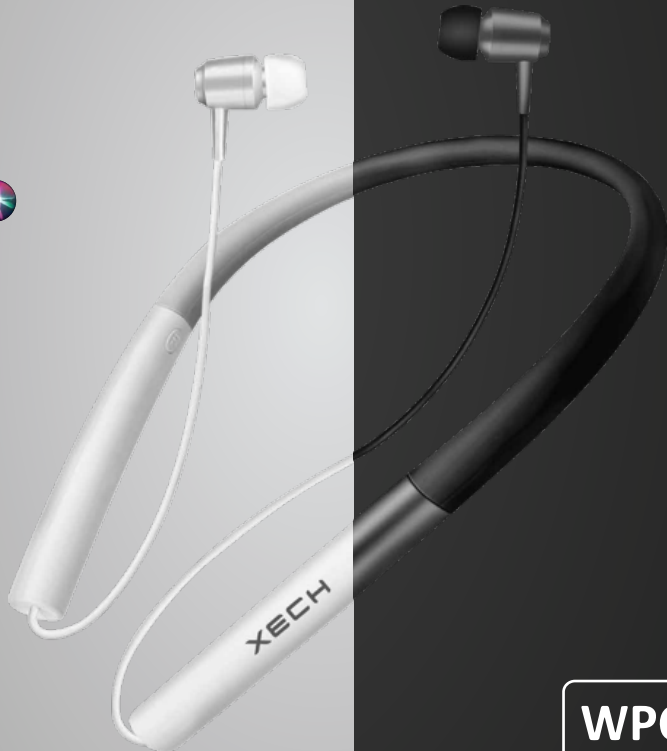

Xech A6

- Bluetooth Version: 5.0
- Software Support:
  - Advanced Audio Distribution Profile (A2DP)
  - Audio/Video Remote Control Profile (AVRCP)
  - Hands Free Protocol (HFP)
  - Headset Profile (HSP)
- Operation Range: Up to 10 Meters (33 Feet)
- Play Time: Approx. 5 Hours
- Standby Time: Approx. 200 Hours

Optimized for

- In Ear Design

- Rechargeable Battery

WPC