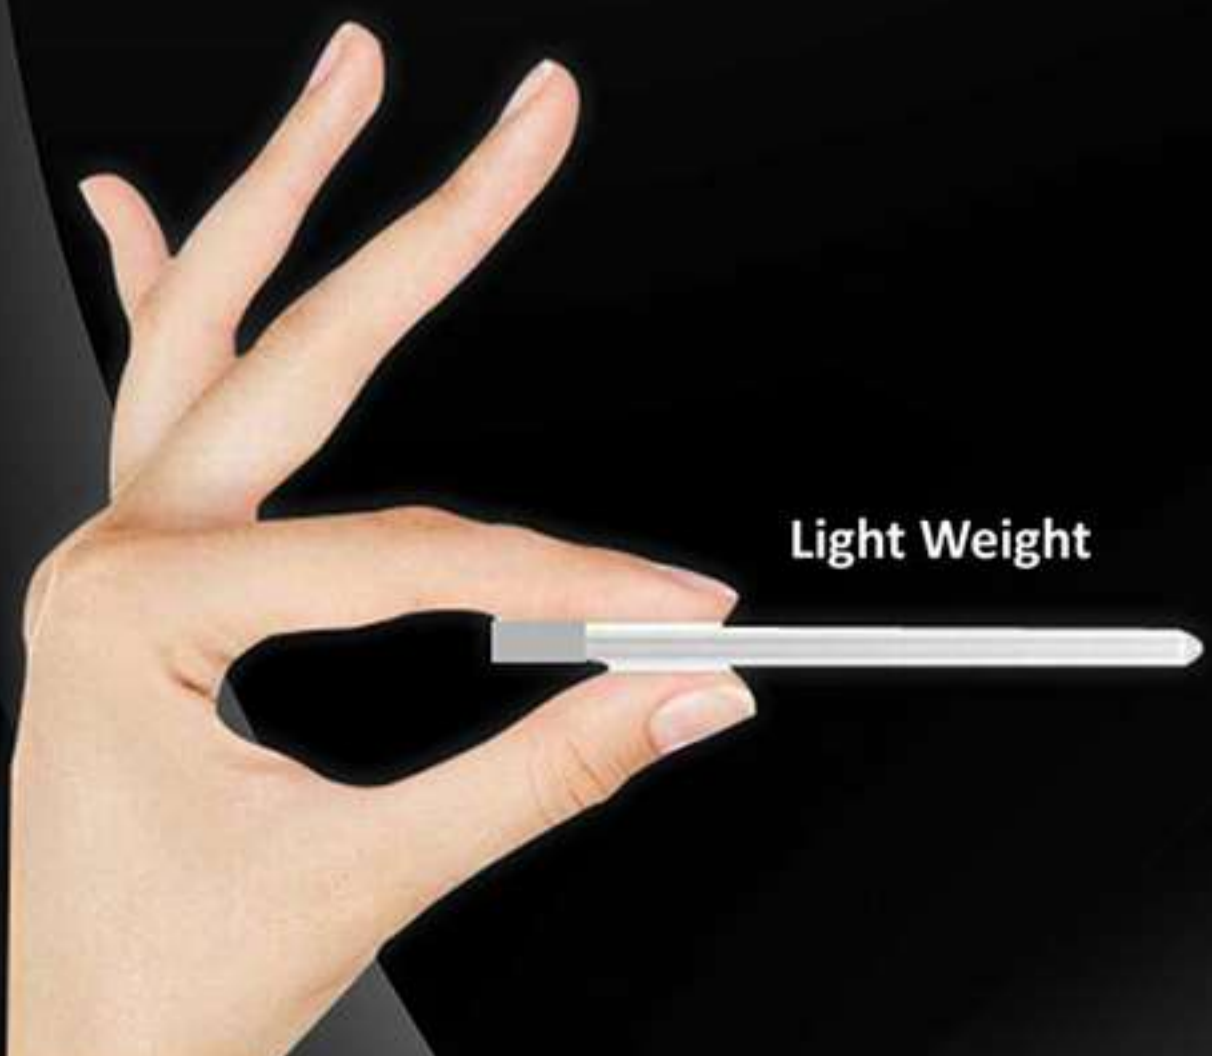

LED Indicator

Light Weight

CHARGING TOWER

Rotatable tower body & More Durable

USB socket intelligent recognition

4X Intelligent USB port detects all connected devices and adjusts the current output

Max wattage is up to