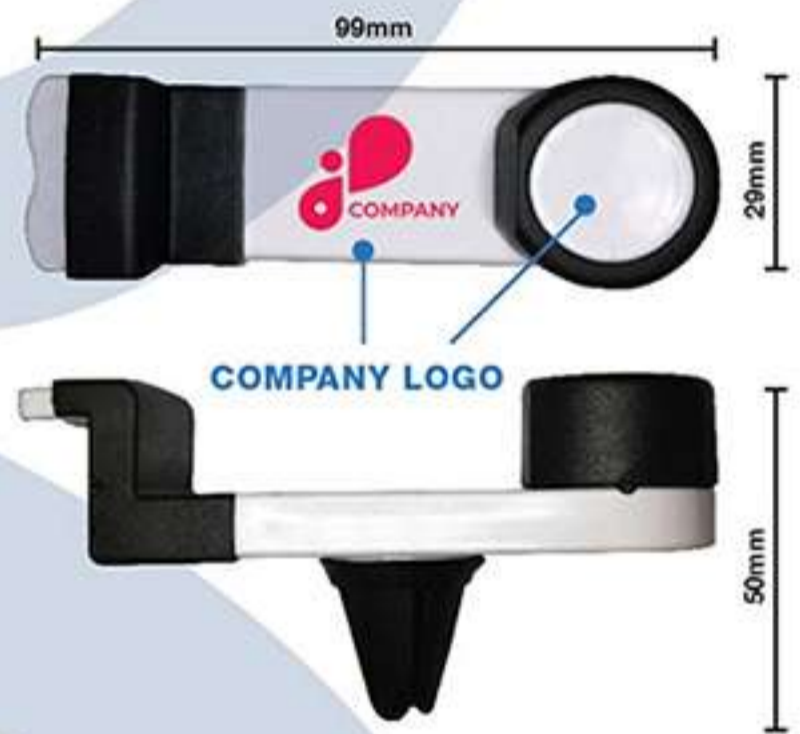

Pill Box Timer

es

Holdy

Car AC Mobile holder

Safely in view - It keeps your smartphone in sight at eye level and ready for gps directions, streaming music or calls.

Steady grip - Holder's expandable jaw securely holds all smartphones including iphones & android phones.

Pocket sized - Weighs under an ounce and small enough to fit in your pocket.

Vent versatility - Uses a 360 degree rotating clip that securely mounts airframe onto any vent horizontal, vertical, and angled.