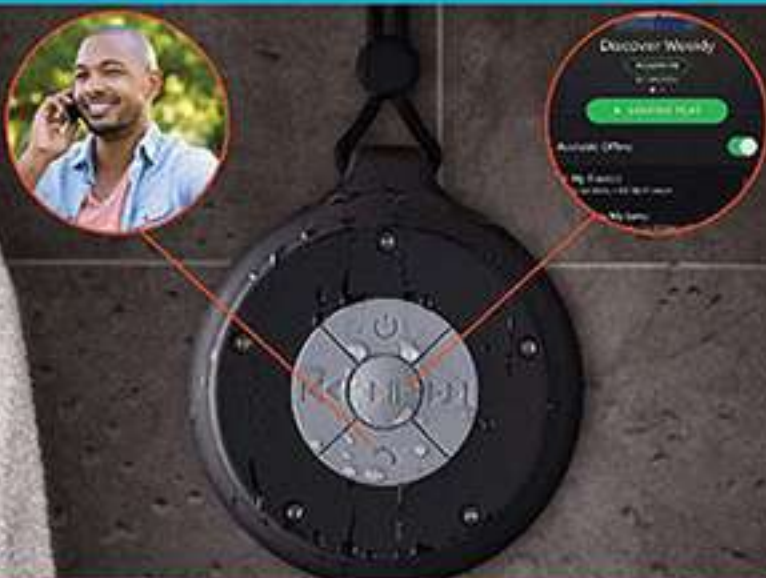

Headset

FM

EQ

-  On or Off / Play / suspended / telephone
-  Next song / volume +
-  Previous song / volume -
-  FM model / wireless model / TF card model

SPLASH

Wireless Speaker

- 3W RMS output speakers, Hands free calling, Stylish appearance
- Frequency response: 200Hz - 20KHz
- Driver Unit: 45mm ,Power Supply: 3.7V Li-Ion Battery, Lanyard & Suction for Wall Hanging
- Dimensions : 88 mm x 43 mm

Listen music in the shower area

Perfect Companion for rainy season

Do not use underwater

Lanyard & Suction

Hands-Free Music+Call

Wireless

Colour Available

GRAPPLE SPEAKER

- The Traction Suction Speaker has suction cups on one side that enables you to stick the speaker on nearly any flat surface.
- The suction cups can also double as a phone stand.
- The speaker also includes built in music controls, which allow you to control your music without touching the connected Bluetooth device.
- The speaker includes a micro USB charging cable.
- Bluetooth working range is 10 meters (33 feet).
- Enjoy up to 2.5hrs. of music at max volume on a single charge.
- ABS Plastic Material.

COMPANY LOGO

1. Volume Up
2. Volume Down
3. Micro Charging

4. Power On / Off
5. Speaker

TRANCE MANIACS

WIRELESS NECKBAND

FEATURES

- PLAY TIME - UP TO 5 HOURS
- CHARGE TIME - 2 HOURS
- TANGLE-FREE FLAT CABLE
- COMFORTABLE FIT
- REMOTE VOLUME CONTROL & BUILT-IN MICROPHONE