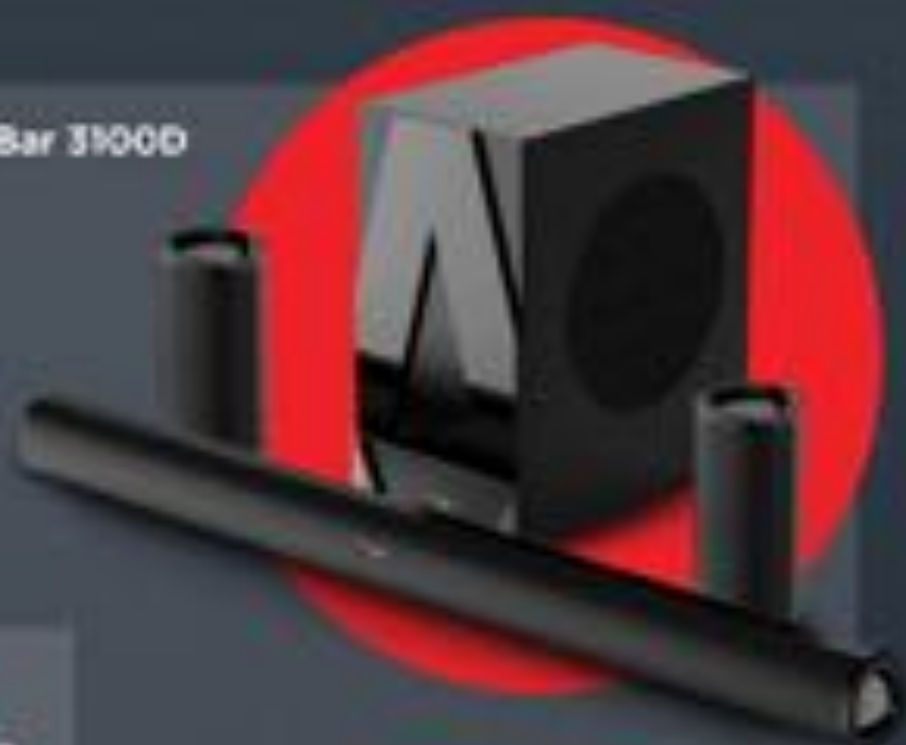

Aavante Bar 3100D

20W RMS
Bass Signature
Sound

3.1 Channel
Surround Sound

Steel Design
with Premium
Finish

v1.0 Bluetooth
Wireless
Connectivity